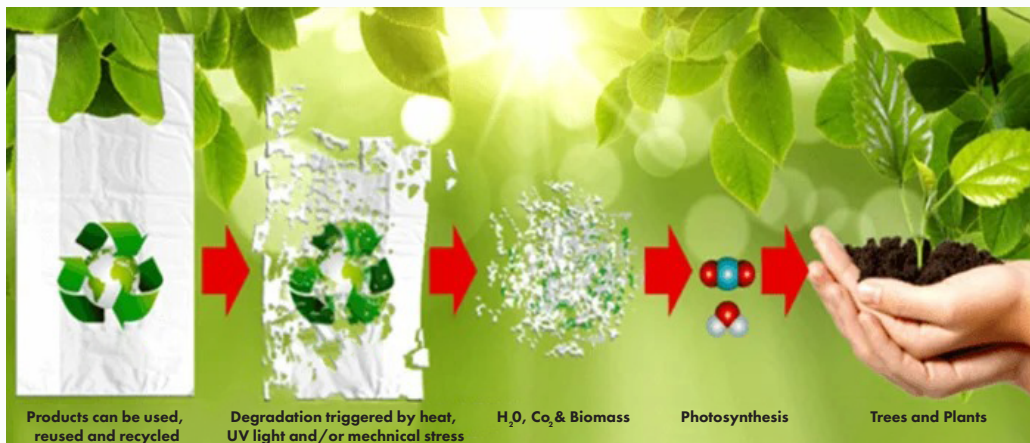

Biodegradable Bags

BENEFITS

Non Hazardous/ Non Toxic

GreenScape products do not generate any toxic element after degradation

Sustainable & Eco-friendly

GreenScape products are 100% sustainable & eco-friendly alternative to plastic

Fast Decomposition

GreenScape products decompose fast supporting climate conditions

Less Energy & Water Usage

GreenScape products use less water and less energy in production in comparison with plastic and paper.

Degradation Time

Average degradation time of GreenScape products is 60 to 180 days

Less Carbon Footprint

GreenScape products have lesser ecological footprint than paper and plastic, which helps in climate change mitigation

Excellent Load Bearing Capacity

GreenScape products have great load bearing capacity

Financial Benefits

Reduces waste management cost to municipality and reduce land usage